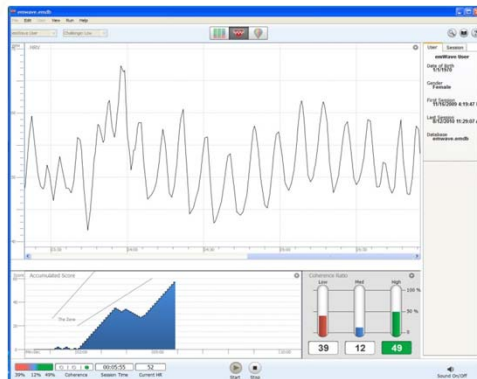

emWave2 Benefits

- Transform your response to stress and quickly re-balance your mind, body and emotions
- Increase your ability to think clearer, be more intuitive, and make better decisions, especially under pressure
- Improve health, increase resilience and well-being; maintain personal balance
- Decrease stress and burnout in chaotic and changing environments
- Maximize creativity and innovation
- Boost performance and overall intelligence

emWave2 Features

- Use emWave2 on the go as a portable training device and store your sessions for later review
- Run a session while at your computer and watch your coherence through real-time charts
- Store all session information on your computer for future comparison and review.
- Four challenge levels including a challenging Advanced User mode
- Adjustable brightness of the LED displays and audio feedback
- Make sessions entertaining with the coherence building tools

emWave2

Use on the go or at your computer

Review your sessions through the computer interface that shows heart rhythm and coherence ratios.

Store, review and print your results to share with your health professional.