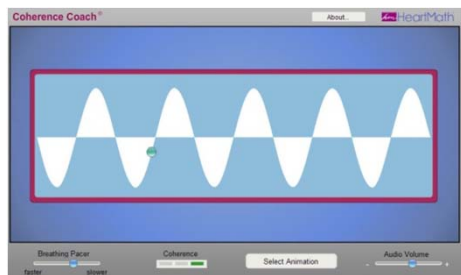

emWave2 Features

- Use emWave2 on the go as a portable training device and store your sessions for later review
- Run a session while at your computer and watch your coherence through real-time charts
- Store all session information on your computer for future comparison and review.
- Four challenge levels including a challenging Advanced User mode
- Adjustable brightness of the LED displays and audio feedback
- Make sessions entertaining with the coherence building tools

emWave2

Use on the go or at your computer

Review your sessions through the computer interface that shows heart rhythm and coherence ratios.

Store, review and print your results to share with your health professional.

Use the Coherence Coach® to learn and practice powerful HeartMath techniques proven to transform stress.

Coherence building tools add focus, fun and challenge to emWave2 practice.

Customer Care

- Free user orientation calls
- Free online training
- Lifetime customer support