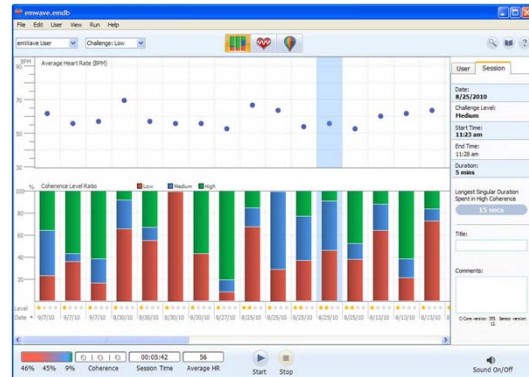

emWave2 Features

- Use emWave2 on the go as a portable training device and store your sessions for later review
- Run a session while at your computer and watch your coherence through real-time charts
- Store all session information on your computer for future comparison and review.
- Four challenge levels including a challenging Advanced User mode
- Adjustable brightness of the LED displays and audio feedback
- Make sessions entertaining with the coherence building tools

emWave2

Use on the go or at your computer

Review your sessions through the computer interface that shows heart rhythm and coherence ratios.

Store, review and print your results to share with your health professional.